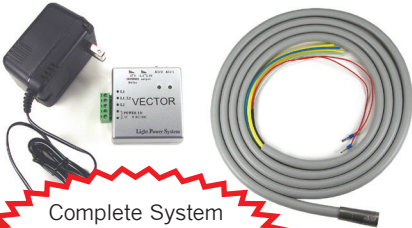

F-Series Fixed BE Highspeeds

German Engineering - American Value!
Compare quality and price!

4 Hole Standard Fixed Connection

Only \$ 400.00 ea

Buy 4 Get 1 Highspeed FREE!

Vari-Volt Fiberoptic System

Complete System
Control Box Transformer
and Tubing