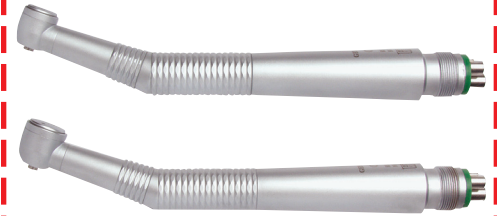

F-Series Fixed BE Highspeeds

German Engineering - American Value!
Compare quality and price!

4 Hole Standard Fixed Connection

Only $ 400.00 ea

Buy 4 Get 1 Highspeed FREE!